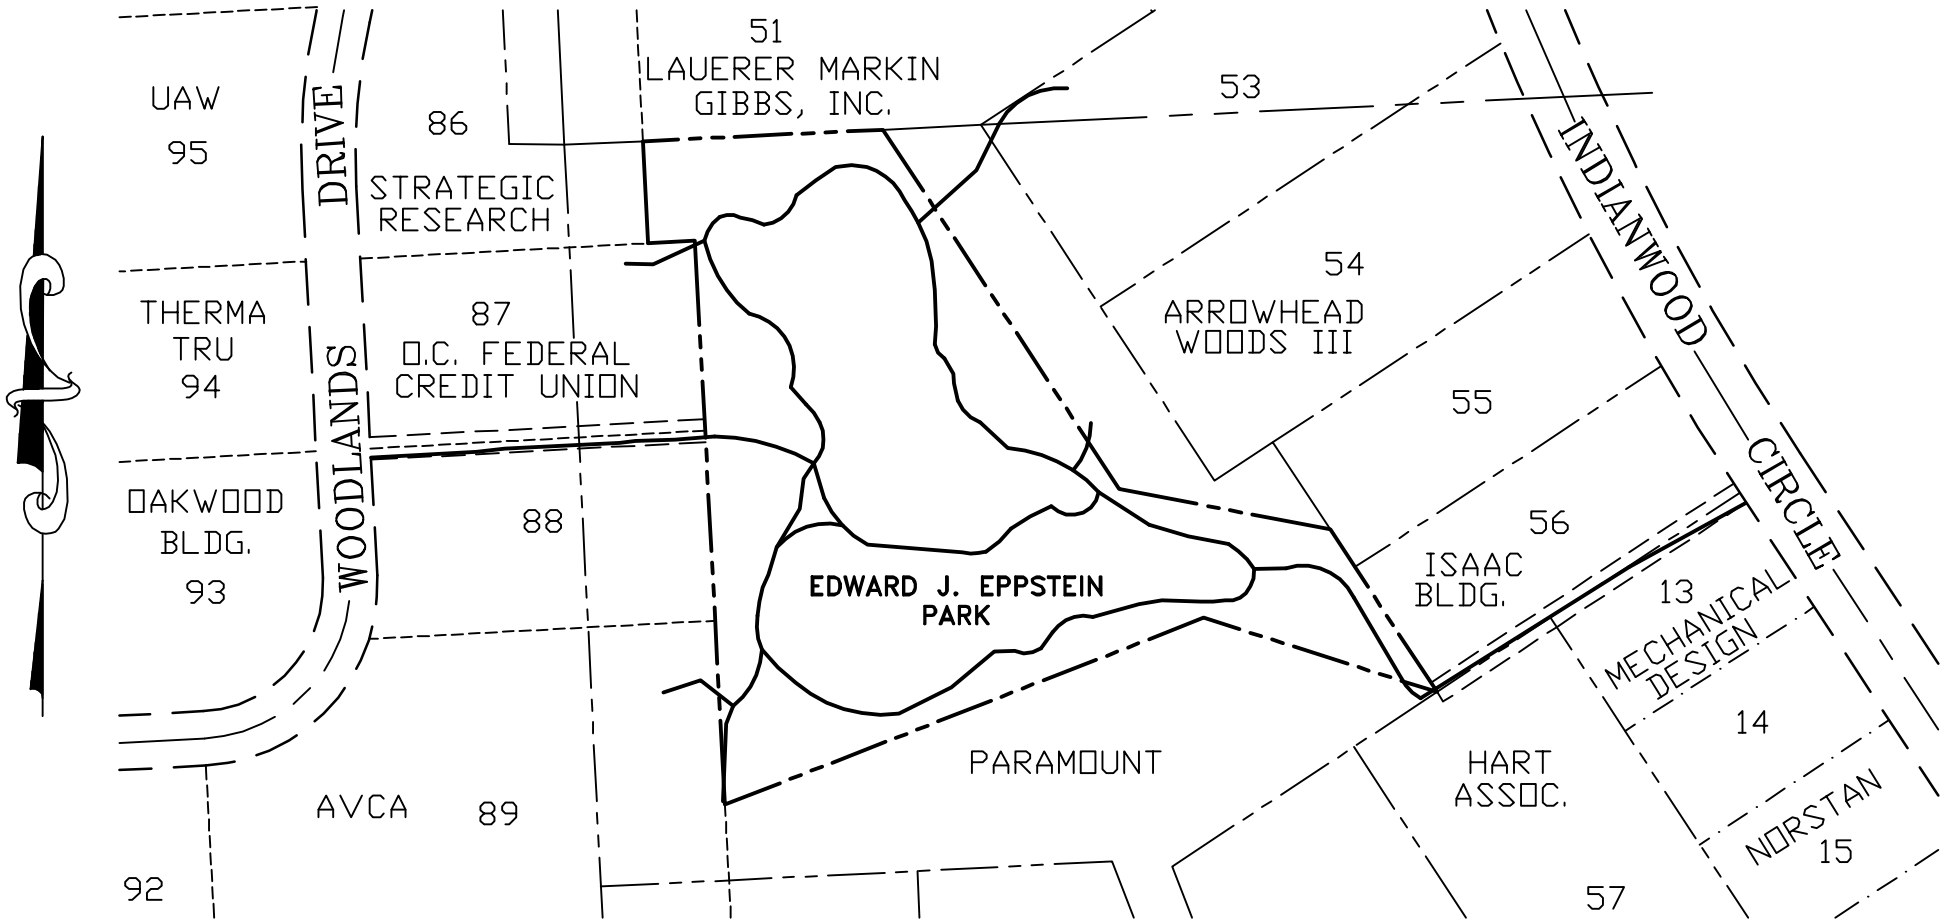

ARROWHEAD PARK EDWARD J. EPPSTEIN PARK WALKWAY LOCATION

Feller
Finch 1683 Woodlands Drive P.O. Box 68 Maumee, Ohio 43537-0068
 & Associates, Inc.
 Engineers · Surveyors

Phone: (419)893-3680
 Fax: (419)893-2982
 DATE: 5-2-98 PROJECT NO. 95-1736
 WALKWAY2.DWG