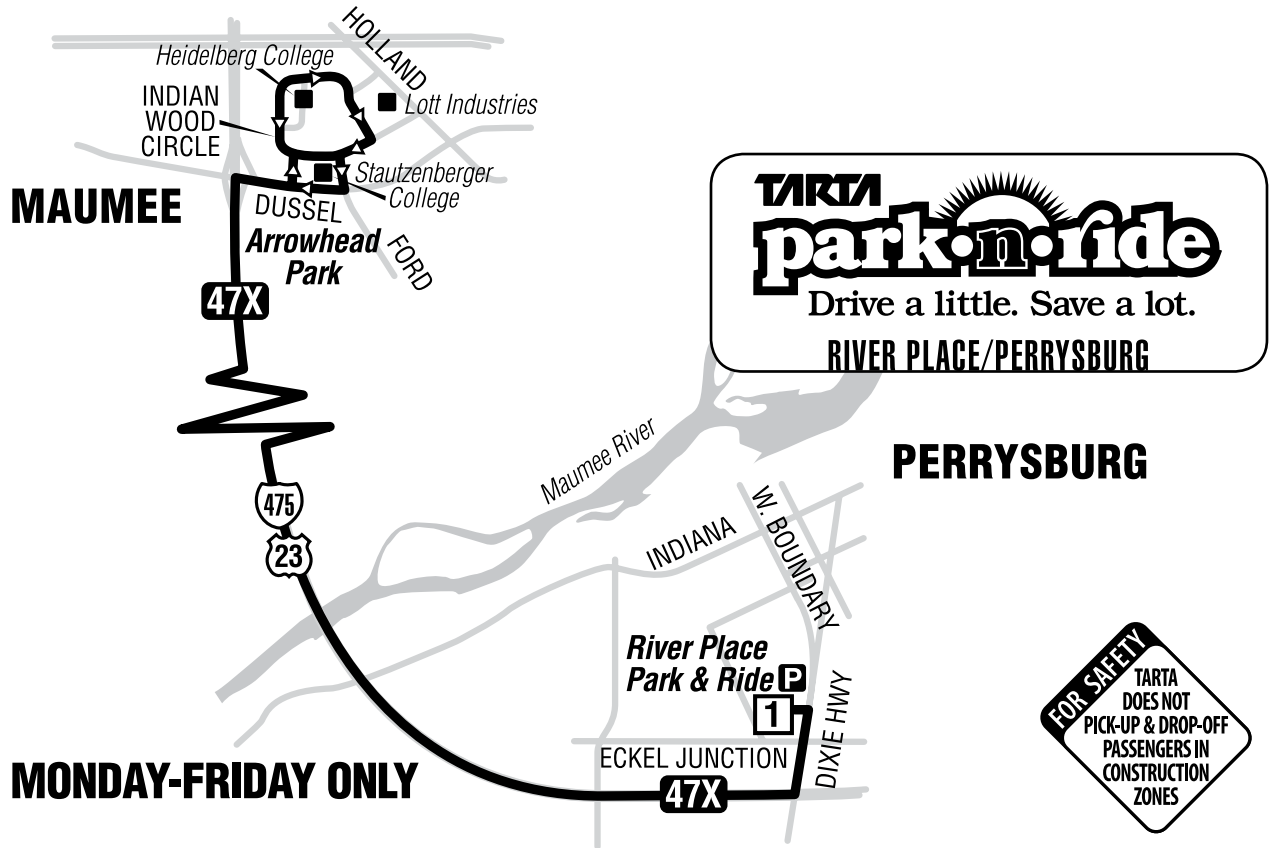

TARTA

419-243-RIDE
(419-243-7433)
www.TARTA.com

47X

47X Perrysburg/ Maumee- Arrowhead Express

Effective August 24, 2008

47X Monday-Friday Only - SOUTHBOUND

Via Route	1 Perrysburg-River Place Park & Ride	EXPRESS	2 Maumee-Arrowhead Park

47X

7:25

7:45

47X Monday-Friday Only - NORTHBOUND

Via Route	2 Maumee-Arrowhead Park	EXPRESS	1 Perrysburg-River Place Park & Ride

47X

5:10

5:30

Shaded area denotes afternoon times.

MONDAY-FRIDAY ONLY